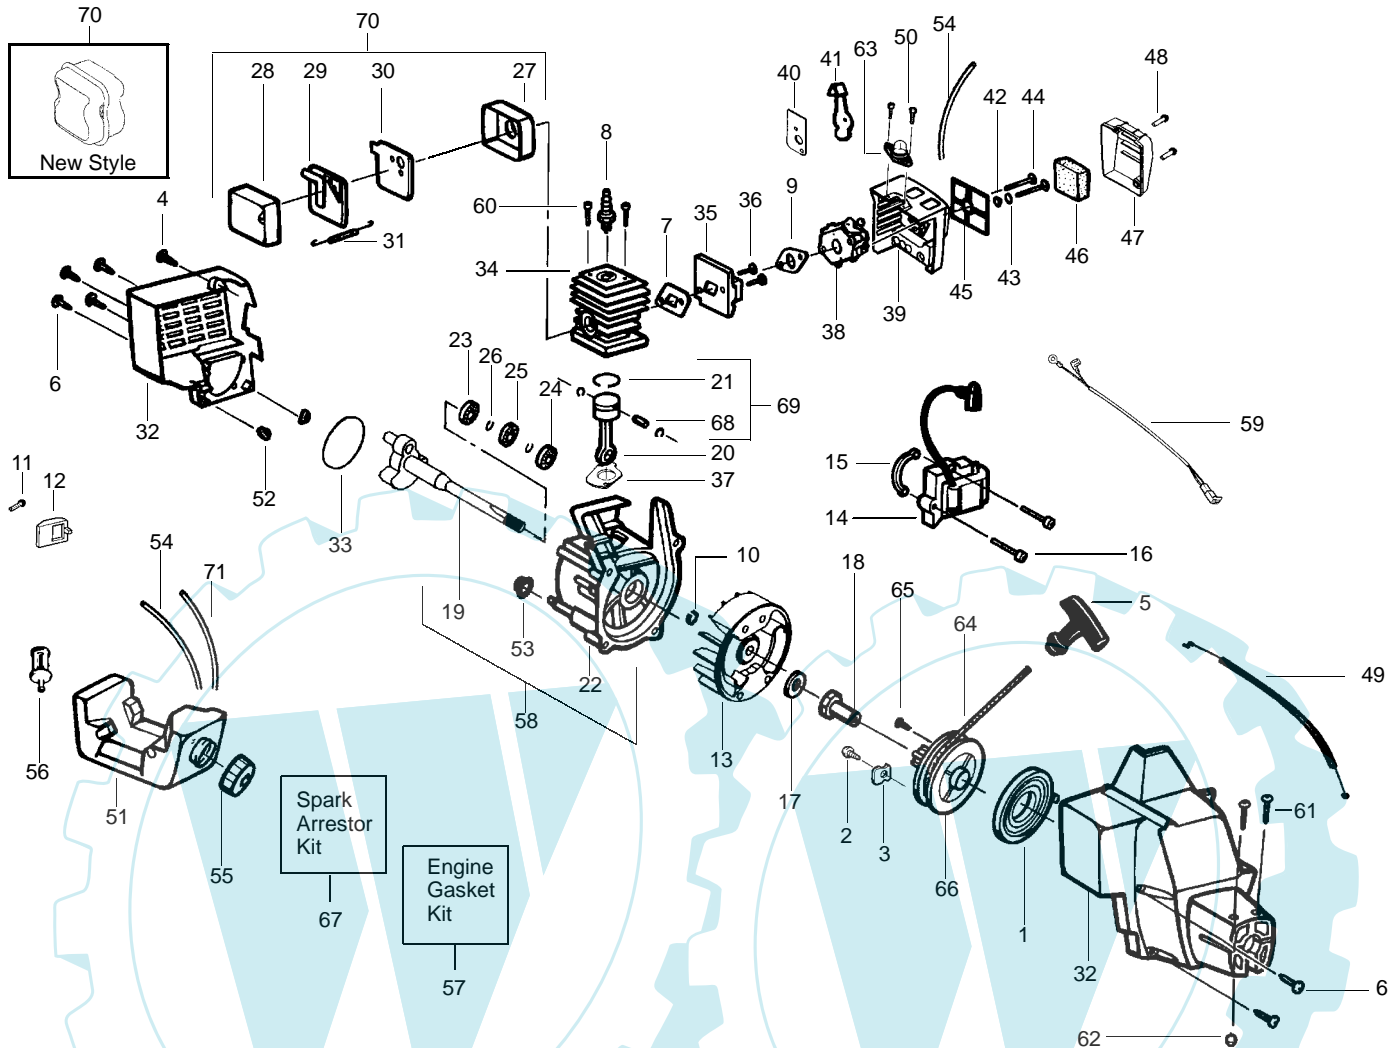

GT21 L

Spare parts

Ersatzteile

Pièces détachées

Reserve onderdelen

Repuestos

Reservdelar

PARTS LIST NO. 530084489		Jonsered PARTS LIST	MODEL(S) GT21L
DATE 8/07/02	REPLACES 530084489-1/31/02		NOTE: Illustration may differ from actual model due to design changes

✓ = NEW PART NUMBER FOR THIS IPL

★ = REFER TO THE SERVICE REFERENCE INDICATED FOR MORE INFORMATION. (LOCATED AT END OF IPL)

PARTS LIST NO. 530084489		Jonsered PARTS LIST	MODEL(s) GT21L
DATE 8/07/02	REPLACES 530084489-1/31/02		Note: Illustration may differ from actual model due to design changes

Carburetor Assembly #530069665 – WA227

Ref.	Part No.	Description
1.	530069838	Carburetor Repair Kit (KIT=Indicates Contents)
2.	530038403	Limiter Cap
3.	530069844	Gasket/Diaphragm Kit (● Indicates Contents)
4.	530035341	Needle
5.	530035342	Spring