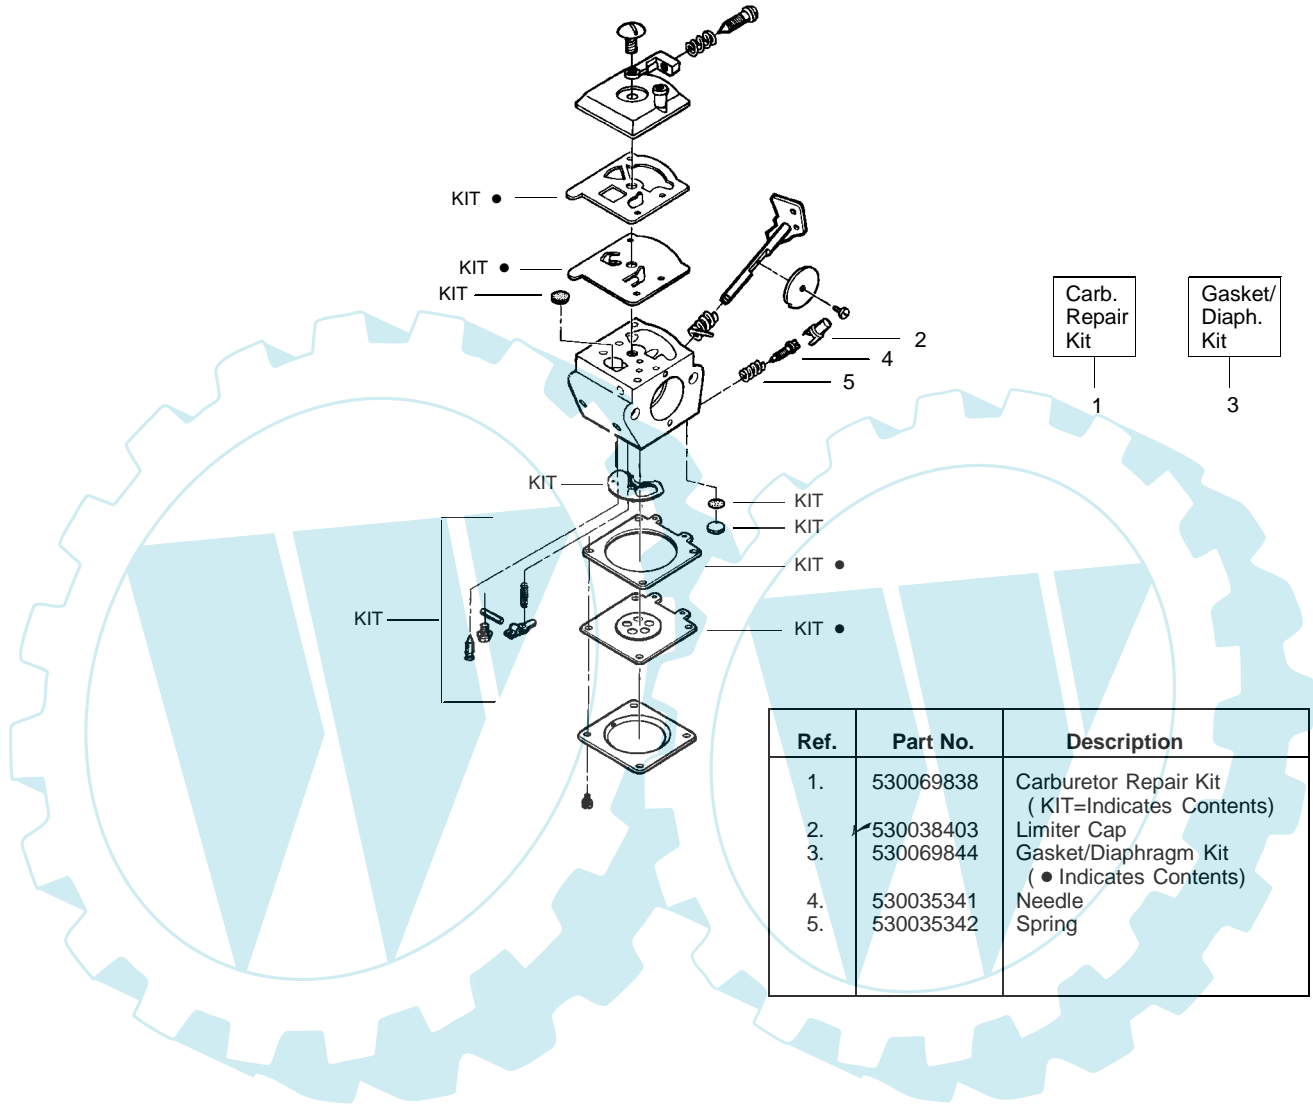

GT21 L

Spare parts

Ersatzteile

Pièces détachées

Reserve onderdelen

Repuestos

Reservdelar

PARTS LIST NO. 530084489		Jonsered PARTS LIST	MODEL(S) GT21L
DATE 8/07/02	REPLACES 530084489-1/31/02		NOTE: Illustration may differ from actual model due to design changes

✓ = NEW PART NUMBER FOR THIS IPL

★ = REFER TO THE SERVICE REFERENCE INDICATED FOR MORE INFORMATION. (LOCATED AT END OF IPL)

PARTS LIST NO. 530084489		Jonsered PARTS LIST	MODEL(s) GT21L
DATE 8/07/02	REPLACES 530084489-1/31/02		Note: Illustration may differ from actual model due to design changes

Carburetor Assembly #530069665 – WA227

Ref.	Part No.	Description
1.	530069838	Carburetor Repair Kit (KIT=Indicates Contents)
2.	530038403	Limiter Cap
3.	530069844	Gasket/Diaphragm Kit (● Indicates Contents)
4.	530035341	Needle
5.	530035342	Spring